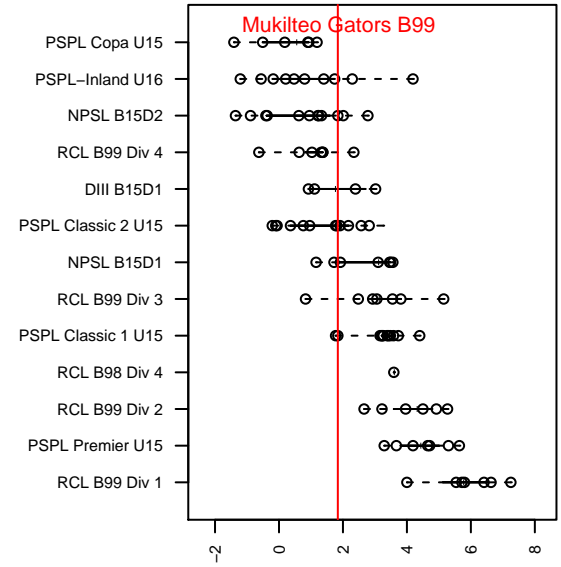

Mukilteo Gators B99

Mukilteo Youth Soccer Assoc.
Mukilteo, WA
B99 total strength=1279
attack=6.62 defense=4.18
fall league = NPSL B15D2
notes= Clawson 2013

alt names used:
Gators

Venues played:
2014 NPSL B15D2

**attack and defense variance (black dot)
relative to other teams
and top 10 in region**

**attack and defense rating
relative to others at age
and all opponents in last 13 months**

Performance relative to 13 month average